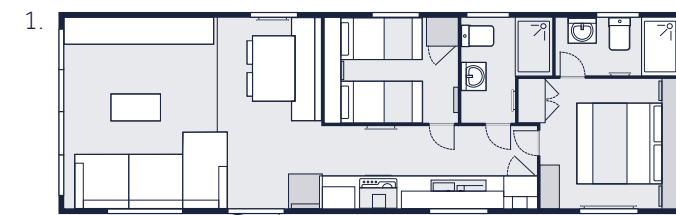

### SIZES

1. 38 ft x 12 ft 2 Bedrooms
2. 41 ft x 12 ft 3 Bedrooms

	38'2 Bed	41x12 3 Bed
Lifestyle pack	○	○
<b>INTERIOR</b>		
'Bead-less' internal wallboards and MDF tongue and groove fluted ceiling	✓	✓
Brushed metal switches and sockets	✓	✓
Bluetooth sound system	○	○
Velux roof windows in living area	○	○
Trace heating	○	○
Privacy net curtains	✓	✓
<b>KITCHEN/DINING AREA</b>		
Integrated fridge/freezer	✓	✓
Integrated microwave	✓	✓
Integrated dishwasher	○	○
Integrated washing machine	○	○
5 ring gas hob, electric oven and grill with chimney style cooker hood	✓	✓
Reginox 1.5 bowl sink	✓	✓
Fixed dinette with underseat storage and chairs	✓	✓
<b>LOUNGE</b>		
Free standing sofa with pull-out bed	✓	✓
Integrated fireplace	✓	✓
Bespoke designed TV cabinet and mirror	✓	✓
<b>MASTER BEDROOM</b>		
King size divan style bed (with storage), feature headboard and SoCozzee mattress	✓	✓
Hypnos mattress	○	○
Beside cabinets, featuring shelving and matching dressing table/vanity unit with mirror	✓	✓
Integrated bedside/reading lighting	✓	✓