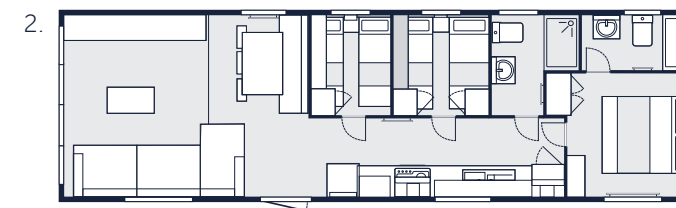

### SIZES

1. 38 ft x 12 ft 2 Bedrooms
2. 41 ft x 12 ft 3 Bedrooms

	38'2 Bed	41x12 3 Bed
Lifestyle pack	○	○
<b>INTERIOR</b>		
'Bead-less' internal wallboards and MDF tongue and groove fluted ceiling	✓	✓
Brushed metal switches and sockets	✓	✓
Bluetooth sound system	○	○
Velux roof windows in living area	○	○
Trace heating	○	○
Privacy net curtains	✓	✓
<b>KITCHEN/DINING AREA</b>		
Integrated fridge/freezer	✓	✓
Integrated microwave	✓	✓
Integrated dishwasher	○	○
Integrated washing machine	○	○
5 ring gas hob, electric oven and grill with chimney style cooker hood	✓	✓
Reginox 1.5 bowl sink	✓	✓
Fixed dinette with underseat storage and chairs	✓	✓
<b>LOUNGE</b>		
Free standing sofa with pull-out bed	✓	✓
Integrated fireplace	✓	✓
Bespoke designed TV cabinet and mirror	✓	✓
<b>MASTER BEDROOM</b>		
King size divan style bed (with storage), feature headboard and SoCozzee mattress	✓	✓
Hypnos mattress	○	○
Beside cabinets, featuring shelving and matching dressing table/vanity unit with mirror	✓	✓
Integrated bedside/reading lighting	✓	✓