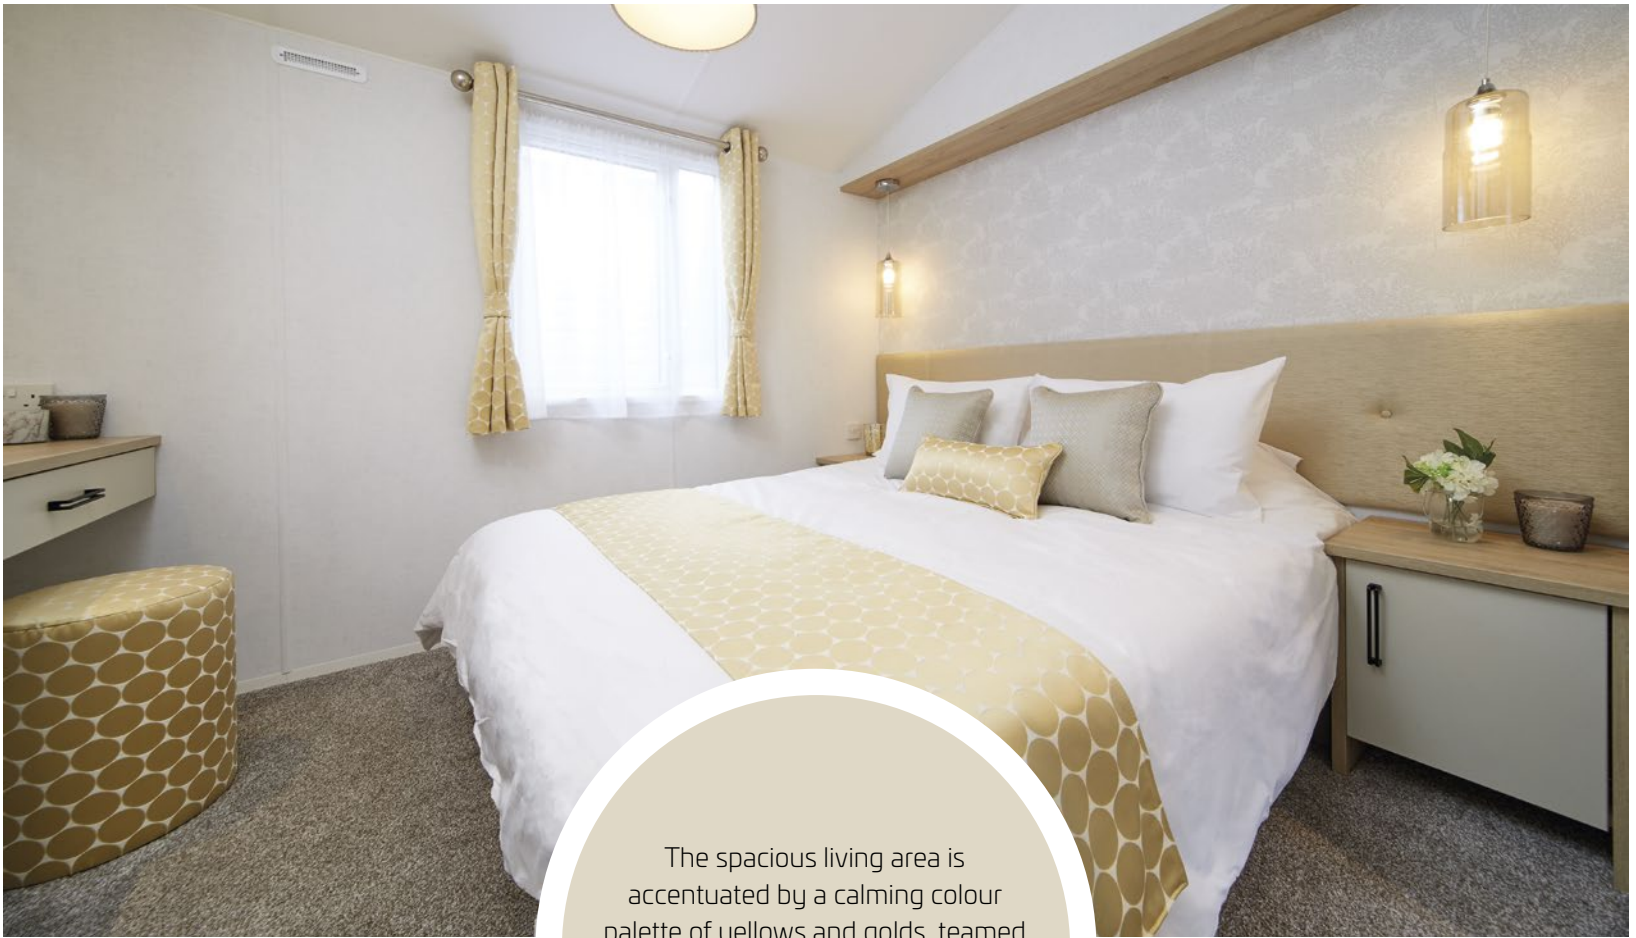

M MAYFAIR

**NEW 2019
MODEL**

The Atlas Mayfair has a unique exterior with a bright and modern interior. Feature wall paper and upholstered headboards resemble a high end boutique hotel adding a sense of elegance and sophistication which makes this a highly desirable home.

**STUNNING
EXTERIOR
FEATURES**

Model illustrated 38 x 12 – 2 bedroom. Duvets, pillows, bedrunner, TV, DVD player, and all other ornaments are for display only.

Standard Features

Cooker

Electric Fire

Fridge/
Freezer

Sofa Bed

Space For
Microwave

The spacious living area is accentuated by a calming colour palette of yellows and golds, teamed with mood lighting and sumptuous fabrics which combine to provide the perfect sanctuary.

Patio door option

38 x 12 – 2 bedroom/6 berth

Patio door option

40 x 12 – 3 bedroom/8 berth

STANDARD FEATURE HIGHLIGHTS

- Unique exterior design features
- L shaped free standing seating complete with ottoman and scatter cushions
- Free standing table and chairs
- Coffee table
- Sockets with USB ports
- Pull out bed to lounge
- Black appliances throughout
- Integrated oven and grill with 4 ring hob and electric ignition
- Recirculating electric cooker hood
- Feature splashback in kitchen
- Integrated fridge freezer
- LED spotlights to all rooms
- Walk in wardrobe to main bedroom
- En-suite shower room to main bedroom
- Family bathroom with shower
- Over bed reading lights
- Extractor fan to main bathroom and en-suite shower room
- Electric lounge fire
- Bespoke feature wallpaper to master bedroom, en-suite & family bathroom
- Two tone châteaux grey and graphite steel aluminium complete with white & graphite grey windows and doors