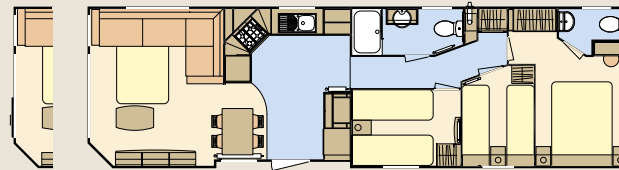

**STUNNING
EXTERIOR
FEATURES**

Model illustrated 38 x 12 – 2 bedroom. Duvets, pillows, bedrunner, TV, DVD player, and all other ornaments are for display only.

Standard Features

Cooker

Electric Fire

Fridge/
Freezer

Patio door option

38 x 12 – 2 bedroom/6 berth

Patio door option

40 x 12 – 3 bedroom/8 berth

STANDARD FEATURE HIGHLIGHTS

- Unique exterior design features
- L shaped free standing seating complete with ottoman and scatter cushions
- Free standing table and chairs
- Coffee table
- Sockets with USB ports
- Pull out bed to lounge
- Black appliances throughout
- Integrated oven and grill with 4 ring hob and electric ignition
- Recirculating electric cooker hood
- Feature splashback in kitchen
- Integrated fridge freezer
- LED spotlights to all rooms
- Walk in wardrobe to main bedroom
- En-suite shower room to main bedroom
- Family bathroom with shower
- Over bed reading lights
- Extractor fan to main bathroom and en-suite shower room
- Electric lounge fire
- Bespoke feature wallpaper to master bedroom, en-suite & family bathroom
- Two tone châteaux grey and graphite steel aluminium complete with white & graphite grey windows and doors