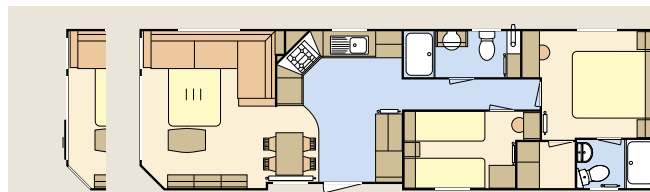

**STUNNING
EXTERIOR
FEATURES**

Model illustrated 38 x 12 – 2 bedroom. Duvets, pillows, bedrunner, TV, DVD player, and all other ornaments are for display only.

Standard Features

Cooker

Electric Fire

Fridge/
Freezer

Patio door option

38 x 12 – 2 bedroom/6 berth

Patio door option

40 x 12 – 3 bedroom/8 berth

STANDARD FEATURE HIGHLIGHTS

- Unique exterior design features
- L shaped free standing seating complete with ottoman and scatter cushions
- Free standing table and chairs
- Coffee table
- Sockets with USB ports
- Pull out bed to lounge
- Black appliances throughout
- Integrated oven and grill with 4 ring hob and electric ignition
- Recirculating electric cooker hood
- Feature splashback in kitchen
- Integrated fridge freezer
- LED spotlights to all rooms
- Walk in wardrobe to main bedroom
- En-suite shower room to main bedroom
- Family bathroom with shower
- Over bed reading lights
- Extractor fan to main bathroom and en-suite shower room
- Electric lounge fire
- Bespoke feature wallpaper to master bedroom, en-suite & family bathroom
- Two tone châteaux grey and graphite steel aluminium complete with white & graphite grey windows and doors