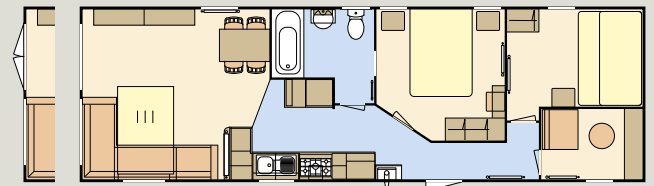

F FAMILY VAN

Family holidays are all about spending time together which is why we have designed the first of its kind – Family Van.

Model illustrated 40 x 12' 6" – 2 bedroom. Duvets, pillows, bedrunner, TV, DVD player, and all other ornaments are for display only.

Bunk Beds

Sofa Bed

Bluetooth Soundbar

Shower Over Bath

PERFECT FOR
COUPLES &
FAMILIES
ALIKE

Perfect for those seeking something that can cater for everyone including a bespoke playroom which is ideal for entertaining the children.

Front French Door Option

40 x 12-6 – 2 bedroom/6 berth

STANDARD FEATURE HIGHLIGHTS

- Feature games room
- Bluetooth sound bar to the lounge and play room
- Pull out bed in play room (single)
- Game play bean bag cushion
- Over Under bunk bed in children's room with individual reading lights
- Central heating
- PVC double glazing
- Extra Insulation
- Fixed L shaped seating
- Free standing dining table and chairs
- Black appliances throughout
- Integrated fridge freezer
- Integrated microwave
- Integrated wine cooler
- Integrated oven and grill with 5 burner hob
- Recirculating extractor hood
- Fixed wine rack
- Family bathroom
- Shower over bath complete with wet wall and concertina bath screen
- Shaver point to shower room
- TV points in lounge, main bedroom and play room
- Mirrored wardrobes in main bedroom
- Over bed reading lights in main bedroom
- Sockets with USB ports throughout
- Coffee table
- Fold out bed in lounge
- Two large upholstered tub stools
- Exterior light