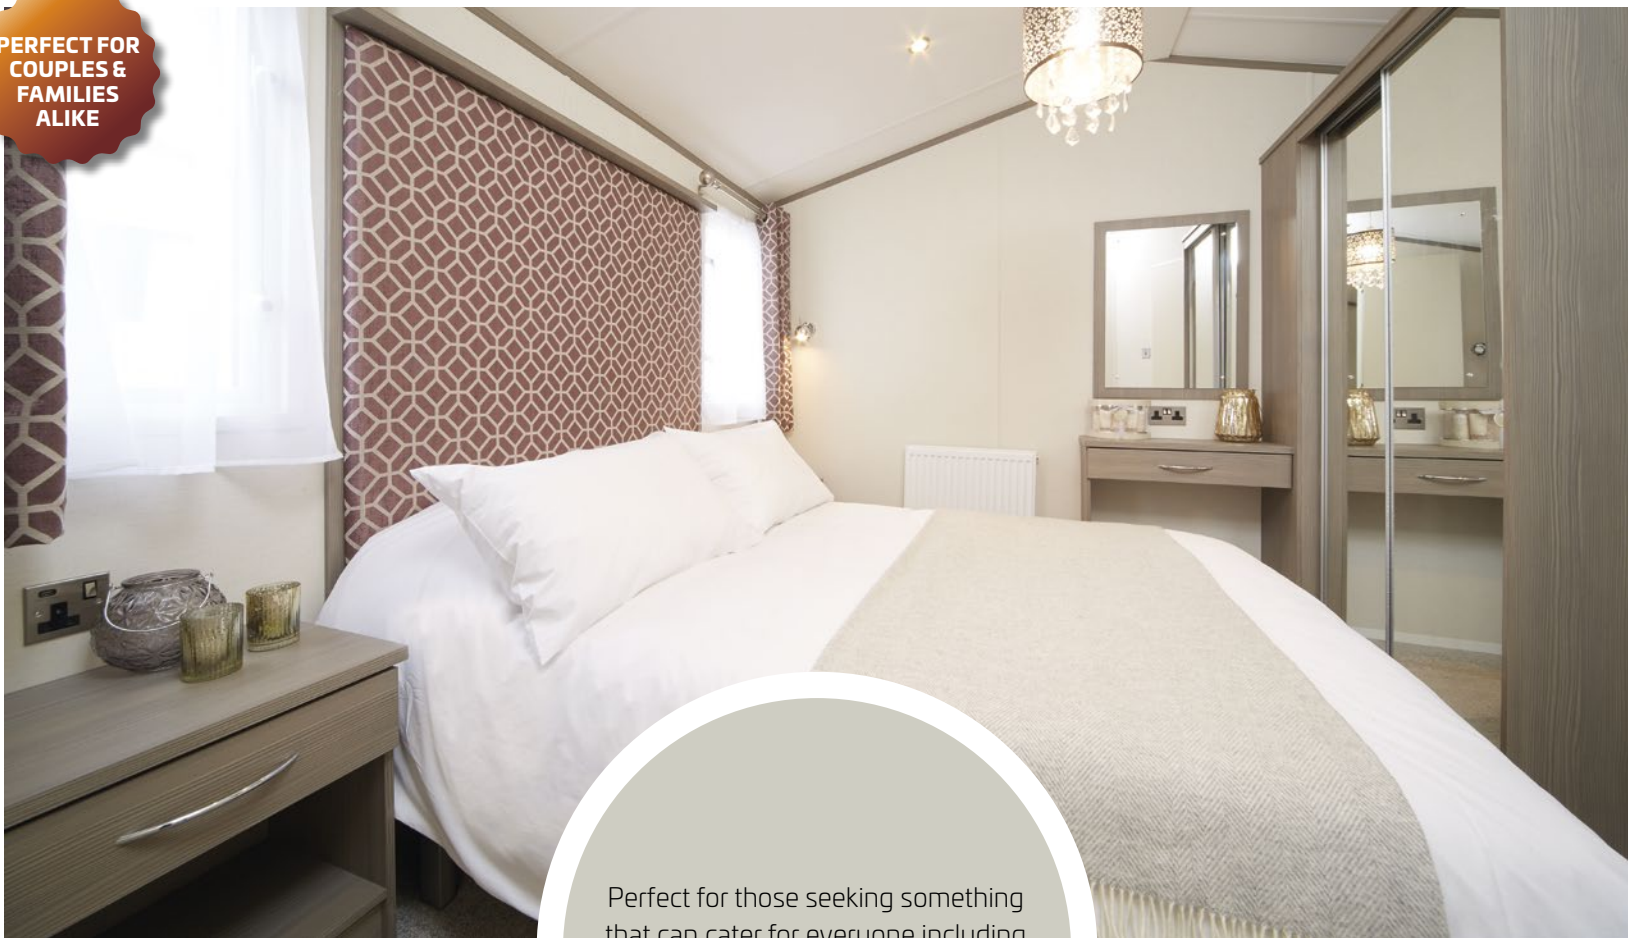

F FAMILY VAN

Family holidays are all about spending time together which is why we have designed the first of its kind – Family Van.

Model illustrated 40 x 12' 6" – 2 bedroom. Duvets, pillows, bedrunner, TV, DVD player, and all other ornaments are for display only.

Bunk Beds

Sofa Bed

Bluetooth Soundbar

Shower Over Bath

PERFECT FOR
COUPLES &
FAMILIES
ALIKE

Perfect for those seeking something that can cater for everyone including a bespoke playroom which is ideal for entertaining the children.

Front French Door Option

40 x 12-6 – 2 bedroom/6 berth

STANDARD FEATURE HIGHLIGHTS

- Feature games room
- Bluetooth sound bar to the lounge and play room
- Pull out bed in play room (single)
- Game play bean bag cushion
- Over Under bunk bed in children's room with individual reading lights
- Central heating
- PVC double glazing
- Extra Insulation
- Fixed L shaped seating
- Free standing dining table and chairs
- Black appliances throughout
- Integrated fridge freezer
- Integrated microwave
- Integrated wine cooler
- Integrated oven and grill with 5 burner hob
- Recirculating extractor hood
- Fixed wine rack
- Family bathroom
- Shower over bath complete with wet wall and concertina bath screen
- Shaver point to shower room
- TV points in lounge, main bedroom and play room
- Mirrored wardrobes in main bedroom
- Over bed reading lights in main bedroom
- Sockets with USB ports throughout
- Coffee table
- Fold out bed in lounge
- Two large upholstered tub stools
- Exterior light

POPULAR SELECTED OPTIONS

- Front French doors including 2 downlighters
- Pre galvanised or fully galvanised chassis
- TV point to twin bedroom
- Gas strut metal lift up bed to master bedroom
- Standard bedding set or de-luxe bedding set (see pages 80–81)
- One full size integrated appliance space
- Environmental colours, rigid PVC, Canexel or timber cladding options