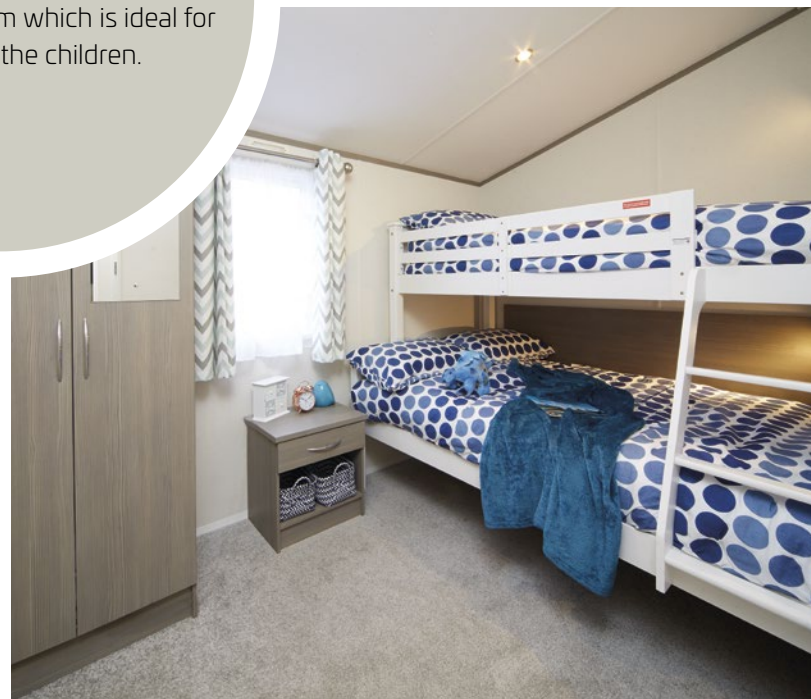

F FAMILY VAN

Family holidays are all about spending time together which is why we have designed the first of its kind – Family Van.

Model illustrated 40 x 12' 6" – 2 bedroom. Duvets, pillows, bedrunner, TV, DVD player, and all other ornaments are for display only.

Bunk Beds

Sofa Bed

Bluetooth Soundbar

Shower Over Bath

PERFECT FOR
COUPLES &
FAMILIES
ALIKE

Perfect for those seeking something that can cater for everyone including a bespoke playroom which is ideal for entertaining the children.

Front French Door Option

40 x 12-6 – 2 bedroom/6 berth

STANDARD FEATURE HIGHLIGHTS

- Feature games room
- Bluetooth sound bar to the lounge and play room
- Pull out bed in play room (single)
- Game play bean bag cushion
- Over Under bunk bed in children's room with individual reading lights
- Central heating
- PVC double glazing
- Extra Insulation
- Fixed L shaped seating
- Free standing dining table and chairs
- Black appliances throughout
- Integrated fridge freezer
- Integrated microwave
- Integrated wine cooler
- Integrated oven and grill with 5 burner hob
- Recirculating extractor hood
- Fixed wine rack
- Family bathroom
- Shower over bath complete with wet wall and concertina bath screen
- Shaver point to shower room
- TV points in lounge, main bedroom and play room
- Mirrored wardrobes in main bedroom
- Over bed reading lights in main bedroom
- Sockets with USB ports throughout
- Coffee table
- Fold out bed in lounge
- Two large upholstered tub stools
- Exterior light

POPULAR SELECTED OPTIONS

- Front French doors including 2 downlighters
- Pre galvanised or fully galvanised chassis
- TV point to twin bedroom
- Gas strut metal lift up bed to master bedroom
- Standard bedding set or de-luxe bedding set (see pages 80–81)
- One full size integrated appliance space
- Environmental colours, rigid PVC, Canexel or timber cladding options