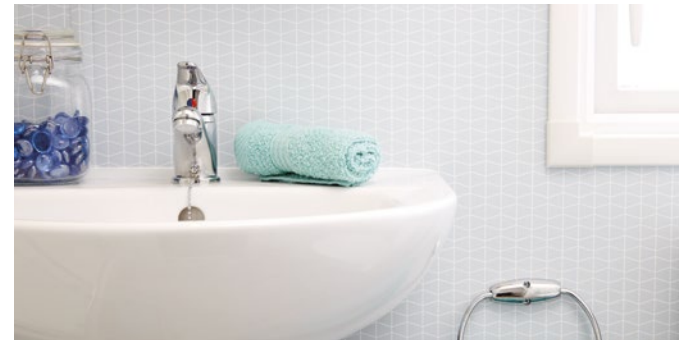

36 x 12 – 2 bedroom/6 berth