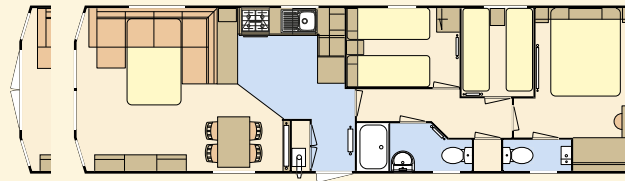

Model illustrated 36 x 12 – 2 bedroom. Duvets, pillows, bedrunner, TV, DVD player, and all other ornaments are for display only.

**BEAUTIFUL  
SPLASH OF  
COLOUR**

Space For Microwave

This year's model is on trend with a vibrant colour scheme running throughout and finished with neutral soft furnishings that pull this fantastic look together.

36 x 12 – 2 bedroom/6 berth

40 x 12 – 3 bedroom/8 berth

#### STANDARD FEATURE HIGHLIGHTS

- Central heating
- PVC double glazing
- Extra insulation
- Exterior light
- Sockets with USB port
- Integrated oven and grill with 4 ring hob and electric ignition
- Cooker extractor vented to exterior
- L shape lounge seating
- Free standing dining table and chairs
- En-suite WC to master bedroom
- Extractor fan to main bathroom/shower room
- Integrated fridge freezer
- Pull out bed to lounge
- Appliance shelf and socket