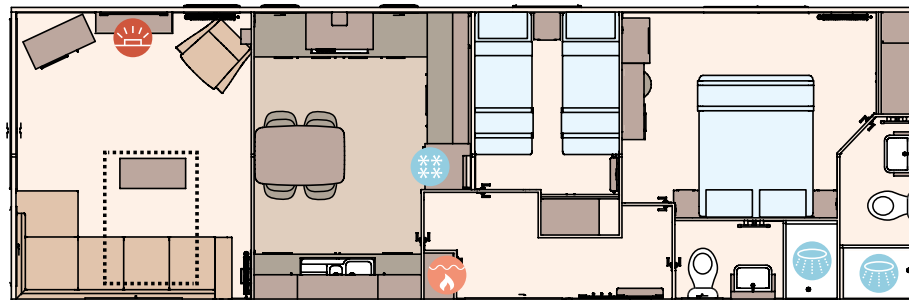

- ✓ Plain duvet covers and pillowcases
- ✓ Bed runners and scatter cushions on all beds
- ✓ En suite shower (2 bedroom model only)
- ✓ En suite toilet
- ✓ Bathroom extractor fans
- ✓ Shaver socket
- ✓ Additional sockets next to TV point in lounge
- ✓ Coat hooks in all bathrooms

The Malham 40ft x 13ft x 2 bedroom

KEY:

- Fire
- Water Heater
- Shower
- Bath
- Fridge/Freezer
- Front pull out bed

The Malham 40ft x 13ft x 3 bedroom