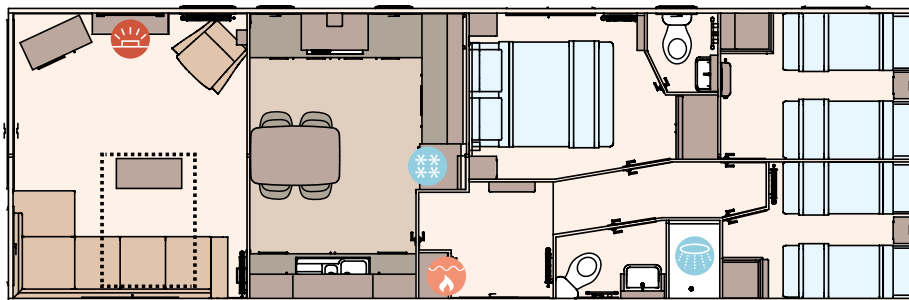

- ✓ Plain duvet covers and pillowcases
- ✓ Bed runners and scatter cushions on all beds
- ✓ En suite shower (2 bedroom model only)
- ✓ En suite toilet
- ✓ Bathroom extractor fans
- ✓ Shaver socket
- ✓ Additional sockets next to TV point in lounge
- ✓ Coat hooks in all bathrooms

The Malham 40ft x 13ft x 2 bedroom

KEY:

- Fire
- Water Heater
- Shower
- Bath
- Fridge/Freezer
- Front pull out bed

The Malham 40ft x 13ft x 3 bedroom