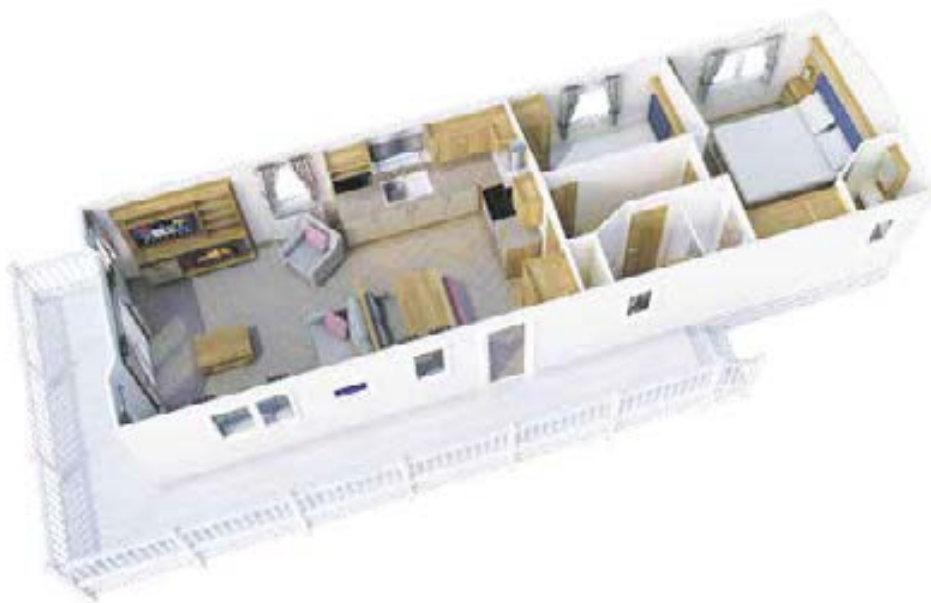

# THE BLENHEIM

**Bringing the great outdoors indoors.**

A picture-perfect perspective is The Blenheim's real jewel. But an ever-changing view of the world outside isn't all there is to admire here. Inside it's packed with wonderful details and finishes that make it a truly homely retreat.

Shows optional armchair

## Highlights

- Updated colour scheme for 2019
- Upgraded and improved kitchen
- Stylishly refreshed bedrooms
- Fixed dinette or free-standing table and chairs available
- All models incorporate en suite toilets

## All this included

- ✓ Glace aluminium cladding
- ✓ Electric fire
- ✓ Additional sockets next to TV point in lounge
- ✓ Carpet underlay throughout
- ✓ Stylish light fittings with low energy bulbs
- ✓ Fixed dinette seating
- ✓ Externally vented powered cooker hood
- ✓ 40mm worktops
- ✓ Soft close hinges on doors and drawers in kitchen
- ✓ Lift-up bed in main bedroom
- ✓ King size bed in master bedroom (2 bedroom model only)
- ✓ TV point in master bedroom and one twin room
- ✓ USB sockets in all bedrooms
- ✓ USB socket in lounge
- ✓ Separate en suite toilet
- ✓ Shaver socket
- ✓ Bathroom extractor fans
- ✓ Coat hooks in all bathrooms