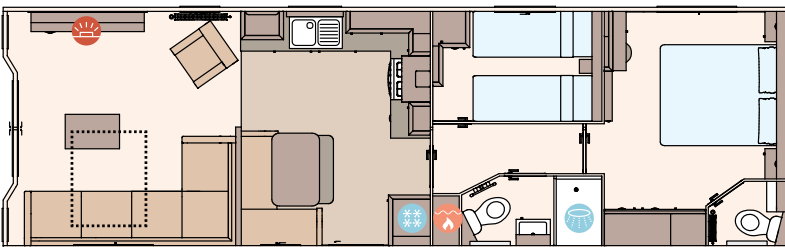

FACTORY  
Approved

For further information and to take an interactive virtual tour of The Blenheim visit [www.abiuk.co.uk](http://www.abiuk.co.uk)

The Blenheim 37ft x 12ft x 2 bedroom

The Blenheim 40ft x 12ft x 3 bedroom

The Blenheim 39ft x 12ft x 2 bedroom

- KEY:
- Fire
  - Water Heater
  - Shower
  - Fridge/Freezer
  - Front pull out bed

OPTIONAL  
WINTER  
PACKS  
See Page 83