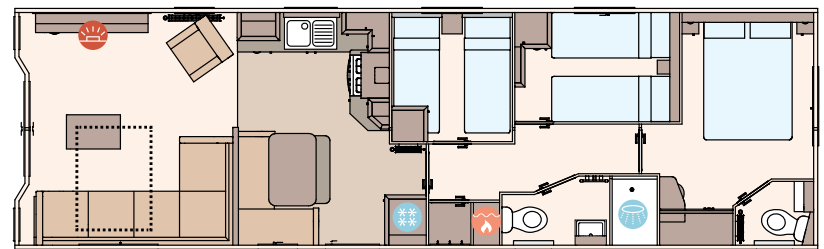

## All this included

- ✓ Glace aluminium cladding
- ✓ Electric fire
- ✓ Additional sockets next to TV point in lounge
- ✓ Carpet underlay throughout
- ✓ Stylish light fittings with low energy bulbs
- ✓ Fixed dinette seating
- ✓ Externally vented powered cooker hood
- ✓ 40mm worktops
- ✓ Soft close hinges on doors and drawers in kitchen
- ✓ Lift-up bed in main bedroom
- ✓ King size bed in master bedroom (2 bedroom model only)
- ✓ TV point in master bedroom and one twin room
- ✓ USB sockets in all bedrooms
- ✓ USB socket in lounge
- ✓ Separate en suite toilet
- ✓ Shaver socket
- ✓ Bathroom extractor fans
- ✓ Coat hooks in all bathrooms

## Add any of these

- Pre-galvanised or fully galvanised chassis
- 'Low E' PVCu Thermaglass double glazing
- Winter premium pack
- Winter electric pack
- Patio doors
- Free-standing fridge
- Free-standing or integrated fridge freezer
- Integrated microwave
- 'Exclusive' pocket sprung mattresses
- Bluetooth sound system in lounge
- Scatter cushions in lounge
- Armchair (in matching sofa fabric)
- Free-standing dining table and chairs
- Voiles throughout
- Plain duvet covers and pillowcases
- Space saver bed for twin room

FACTORY  
Approved

For further information and to take an interactive virtual tour of The Blenheim visit [www.abiuk.co.uk](http://www.abiuk.co.uk)

The Blenheim 37ft x 12ft x 2 bedroom

The Blenheim 40ft x 12ft x 3 bedroom