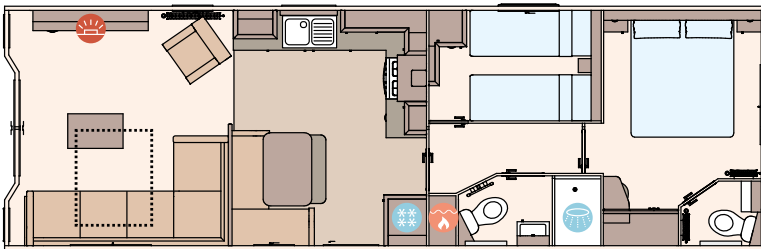

## All this included

- ✓ Glace aluminium cladding
- ✓ Electric fire
- ✓ Additional sockets next to TV point in lounge
- ✓ Carpet underlay throughout
- ✓ Stylish light fittings with low energy bulbs
- ✓ Fixed dinette seating
- ✓ Externally vented powered cooker hood
- ✓ 40mm worktops
- ✓ Soft close hinges on doors and drawers in kitchen
- ✓ Lift-up bed in main bedroom
- ✓ King size bed in master bedroom (2 bedroom model only)
- ✓ TV point in master bedroom and one twin room
- ✓ USB sockets in all bedrooms
- ✓ USB socket in lounge
- ✓ Separate en suite toilet
- ✓ Shaver socket
- ✓ Bathroom extractor fans
- ✓ Coat hooks in all bathrooms

FACTORY  
Approved

For further information and to take an interactive virtual tour of The Blenheim visit [www.abiuk.co.uk](http://www.abiuk.co.uk)

The Blenheim 37ft x 12ft x 2 bedroom

The Blenheim 40ft x 12ft x 3 bedroom