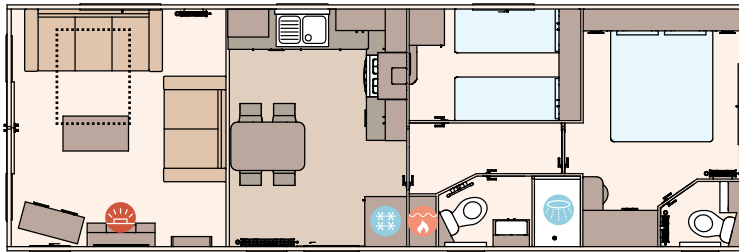

Add any of these

- Pre-galvanised or fully galvanised chassis
- 'Low E' PVCu Thermaglass double glazing
- Winter premium pack
- Winter electric pack
- Voiles throughout
- Free-standing fridge
- Free-standing or integrated fridge freezer
- Integrated microwave
- Integrated dishwasher or washing machine
- Plain duvet covers and pillowcases
- Bed runner in main bedroom
- Scatter cushions in lounge
- Lounge pouffe
- Patio doors
- Bluetooth sound system in lounge
- 'Exclusive' pocket sprung mattresses
- Space saver bed (twin room only)
- Replace en suite bath with shower cubicle (39ft x 12ft 2 bedroom only)

FACTORY
Approved

For further information and to take an interactive virtual tour of The Beverley visit www.abiuk.co.uk

The Beverley 36ft x 12ft x 2 bedroom

The Beverley 40ft x 12ft x 3 bedroom

The Beverley 39ft x 12ft x 2 bedroom