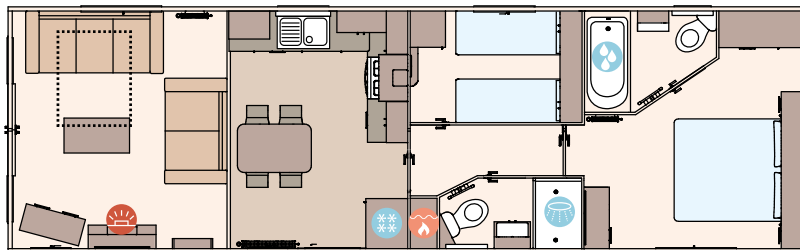

FACTORY
Approved

For further information and to take an interactive virtual tour of The Beverley visit www.abiuk.co.uk

The Beverley 36ft x 12ft x 2 bedroom

The Beverley 40ft x 12ft x 3 bedroom

The Beverley 39ft x 12ft x 2 bedroom

KEY:

Fire

Water Heater

Shower

Bath

Fridge/Freezer

Front pull out bed

OPTIONAL
WINTER
PACKS
See Page 83