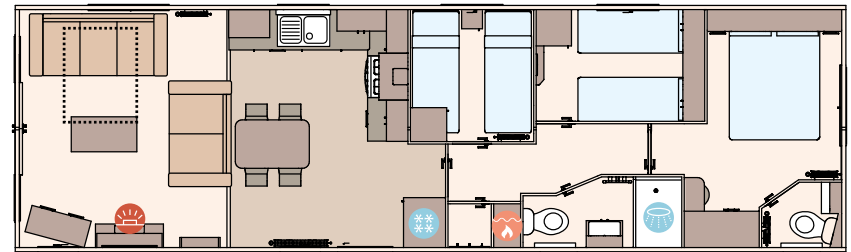

Add any of these

- Pre-galvanised or fully galvanised chassis
- 'Low E' PVCu Thermaglass double glazing
- Winter premium pack
- Winter electric pack
- Voiles throughout
- Free-standing fridge
- Free-standing or integrated fridge freezer
- Integrated microwave
- Integrated dishwasher or washing machine
- Plain duvet covers and pillowcases
- Bed runner in main bedroom
- Scatter cushions in lounge
- Lounge pouffe
- Patio doors
- Bluetooth sound system in lounge
- 'Exclusive' pocket sprung mattresses
- Space saver bed (twin room only)
- Replace en suite bath with shower cubicle (39ft x 12ft 2 bedroom only)

FACTORY
Approved

For further information and to take an interactive virtual tour of The Beverley visit www.abiuk.co.uk

The Beverley 36ft x 12ft x 2 bedroom

The Beverley 40ft x 12ft x 3 bedroom

The Beverley 39ft x 12ft x 2 bedroom